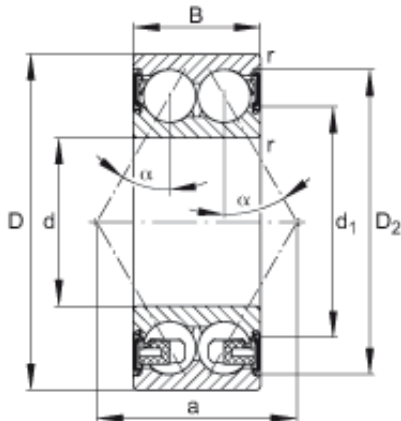

EBC BEARING LTD

50 mm x 90 mm x 30,2 mm FAG 3210-BD-2HRS-TVH Angular Contact Ball Bearings

Bearing No. 3210-BD-2HRS-TVH

3210-BD-2HRS-TVH Bearing 2D drawings and 3D
CAD models

Size	50x90x30.2 mm
Bore Diameter	50 mm
Outer Diameter	90 mm
Width	30,2 mm
d	50 mm
D	90 mm
B	30,2 mm
a	53,415 mm
D ₂	83 mm
D _{a max}	83 mm
d ₁	62,9 mm
d _{a min}	57 mm
r _{a max}	1 mm
r _{min}	1,1 mm
	30 ° / Angle
m	0,668 kg / Weight
C _r	53000 N / Dynamic load rating (radial)
C _{0r}	44000 N / Static load rating (radial)
C _{ur}	3000 N / Fatigue limit load, radial
n _G	4550 1/min / Limiting speed
n _B	7600 1/min / Reference speed