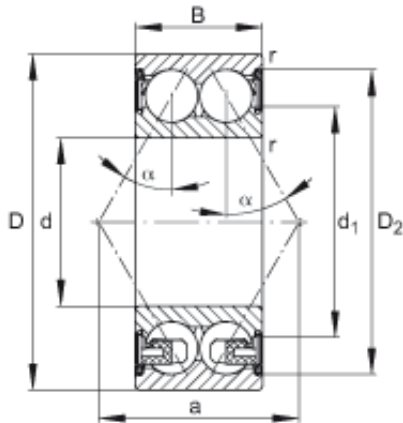

EBC BEARING LTD

55 mm x 100 mm x 33,3 mm FAG 3211-BD-2Z-TVH Angular Contact Ball Bearings

Bearing No. 3211-BD-2Z-TVH

3211-BD-2Z-TVH Bearing 2D drawings and 3D CAD models

Size	55x100x33.3 mm
Bore Diameter	55 mm
Outer Diameter	100 mm
Width	33,3 mm
d	55 mm
D	100 mm
B	33,3 mm
a	58,4 mm
D ₂	90,8 mm
D _{a max}	91 mm
d ₁	69,2 mm
d _{a min}	64 mm
r _{a max}	1,5 mm
r _{min}	1,5 mm
	30 ° / Angle
m	0,93 kg / Weight
C _r	61000 N / Dynamic load rating (radial)
C _{0r}	51000 N / Static load rating (radial)
C _{ur}	3450 N / Fatigue limit load, radial
n _G	7100 1/min / Limiting speed
n _B	7200 1/min / Reference speed