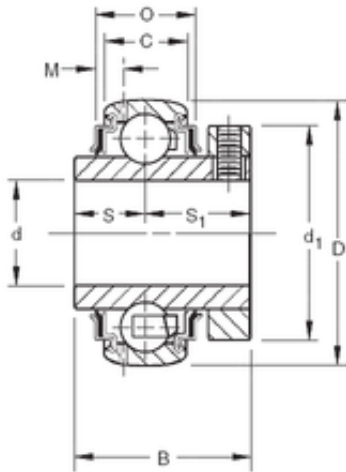

EBC BEARING LTD

38,1 mm x 80 mm x 44,05 mm TIMKEN GC1108KRRB Insert Bearings Spherical OD

Bearing No. GC1108KRRB

Size	38.1x80x44.05 mm
Bore Diameter	38,1 mm
Outer Diameter	80 mm
Width	44,05 mm
d	38,1 mm
D	80 mm
B	44,05 mm
C	21 mm
S1	27,4 mm
O	28,42 mm
d1	68,3 mm
M	5,66 mm
S	16,7 mm
Thread (G)	M8x1,25
Weight	0,789 Kg
Basic dynamic load rating (C)	20,5 kN

GC1108KRRB Bearing 2D drawings and 3D CAD models